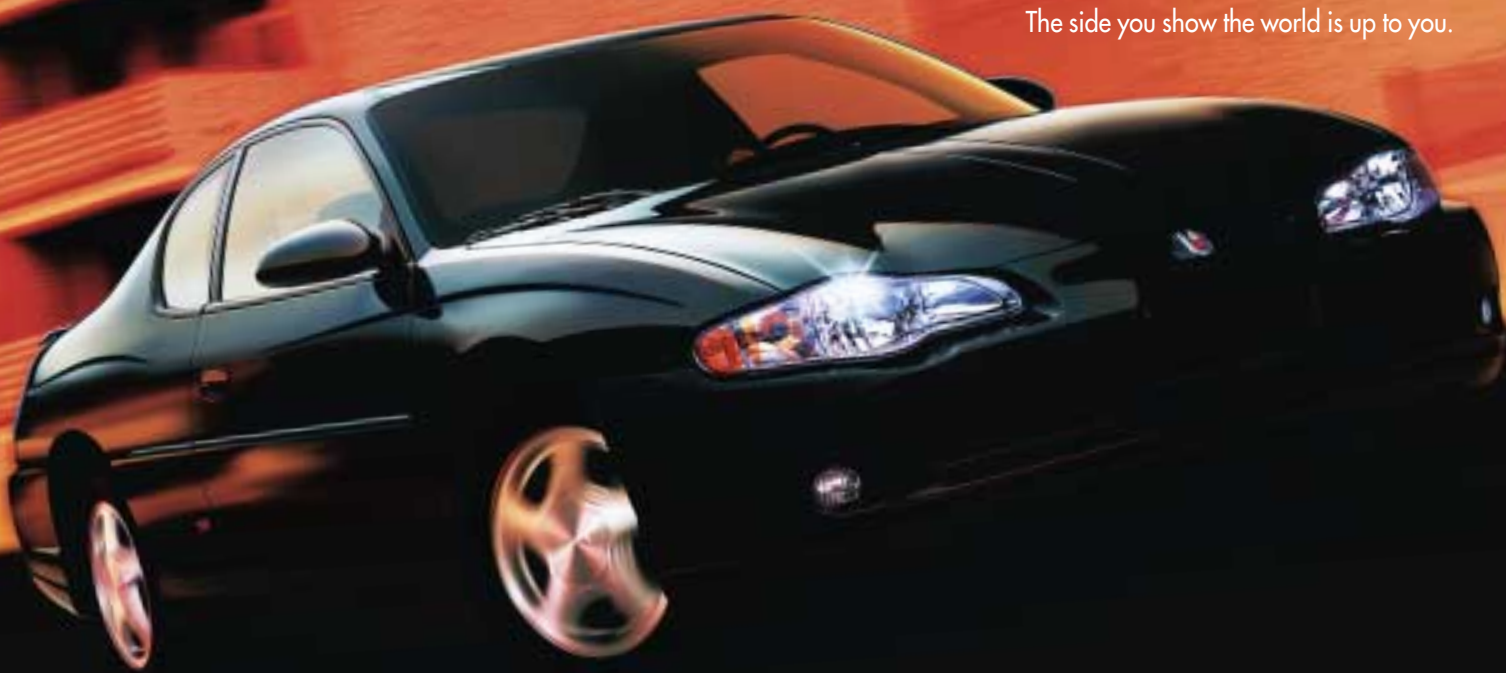

2003

MONTE CARLO  WE'LL BE THERE™

CHEVY.COM OR 1-800-950-CHEV

Sophistication with a kick. The selection of premium amenities says you're not into skimping. Its bold shape and NASCAR-inspired bloodlines let everybody know you're serious about performance.

With Monte Carlo,[®] you can choose from the refined LS, the legendary SS, or turn your wild side loose in an SS with the optional High Sport Appearance Package. The side you show the world is up to you.