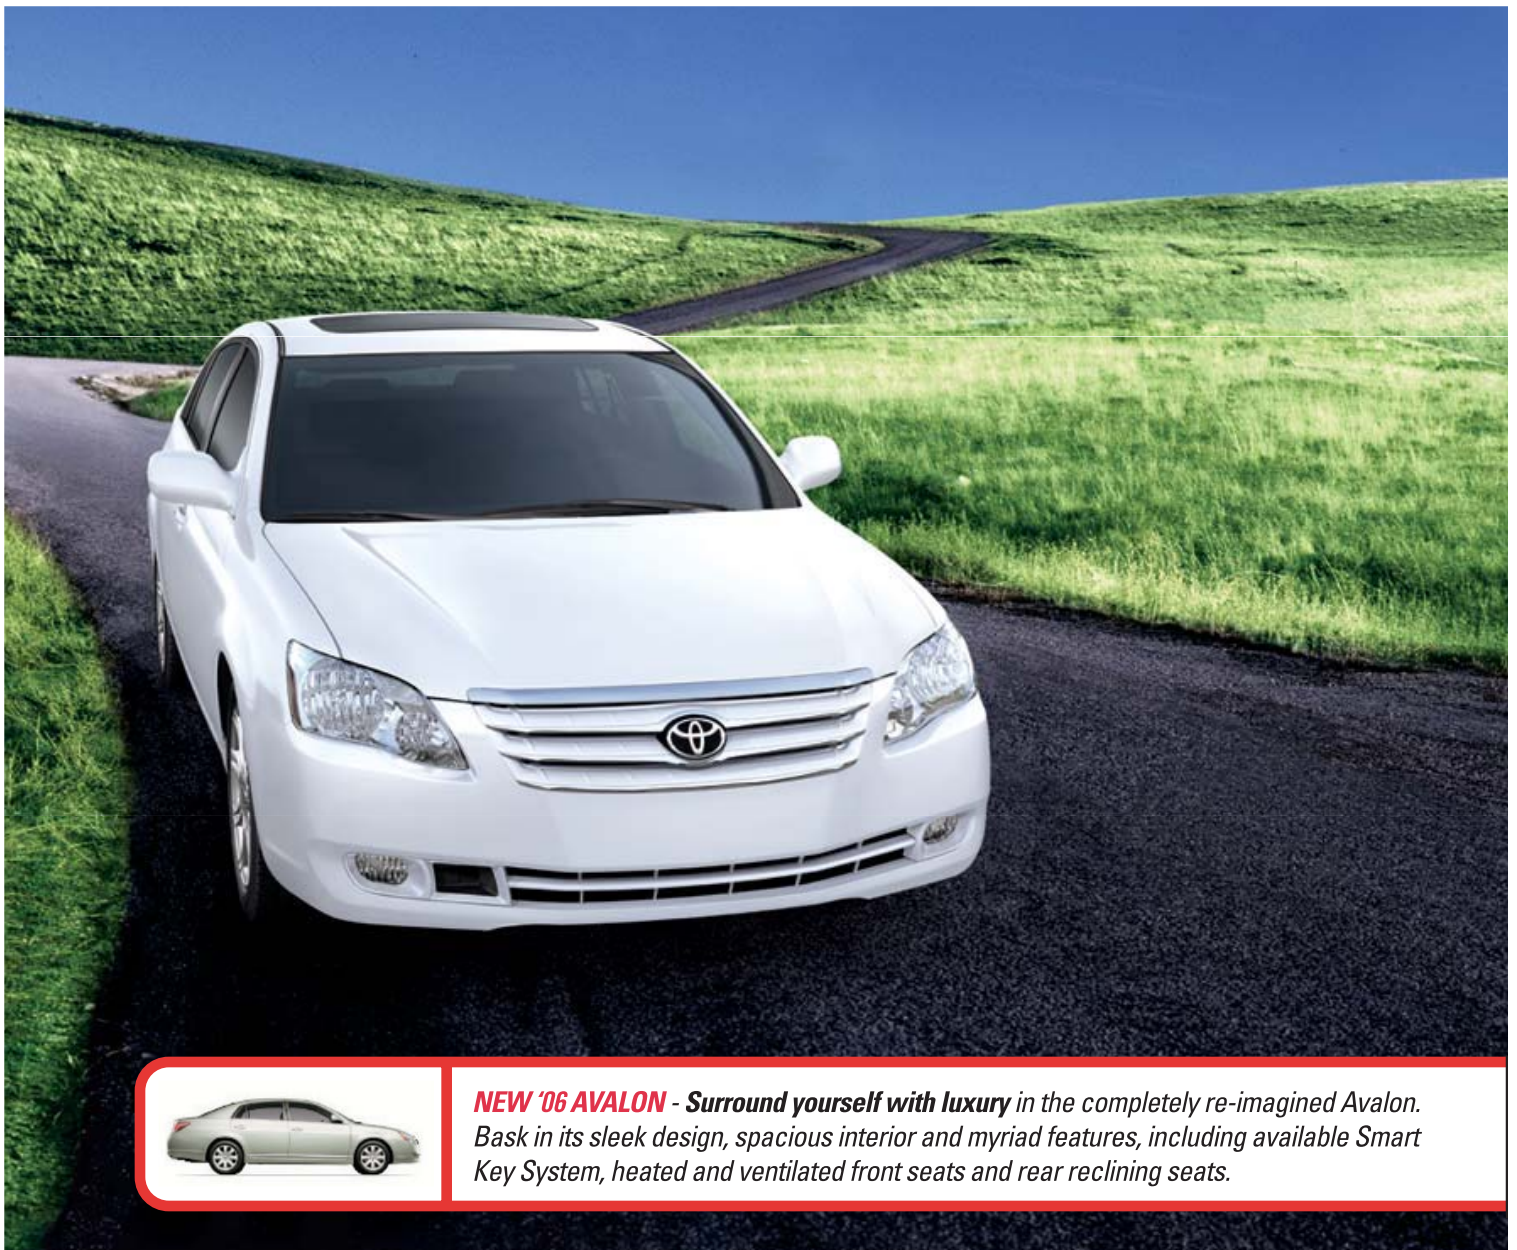

TOYOTA

moving forward ▶

06 AVALON

TOYOTA.COM/AVALON

NEW '06 AVALON - Surround yourself with luxury in the completely re-imagined Avalon. Bask in its sleek design, spacious interior and myriad features, including available Smart Key System, heated and ventilated front seats and rear reclining seats.