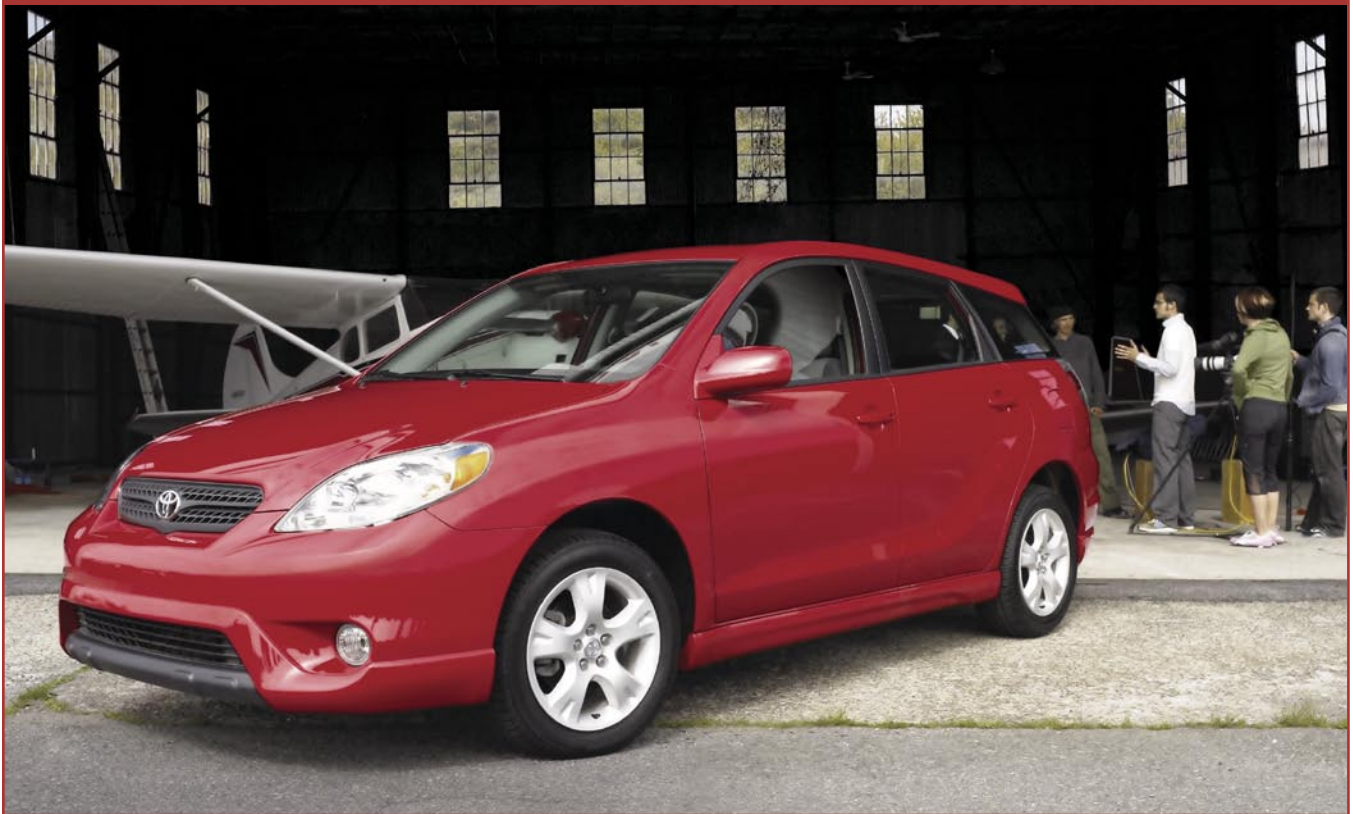

# 06 Matrix

 TOYOTA | *moving forward* ▶

Versatility is what the Matrix is all about. The XR has available 4-wheel drive, 60/40 split-folding rear bench seat and front-folding passenger seat, standard power door locks and windows, plus a remote keyless entry system. Factor in its remarkable fuel economy and the only question is, what next? [toyota.com](http://toyota.com)