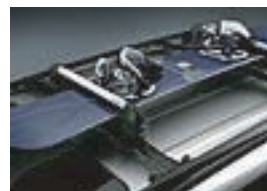

**Ski/Snowboard Attachment
w/Adapter**
$170.00

**Parts Only MSRP