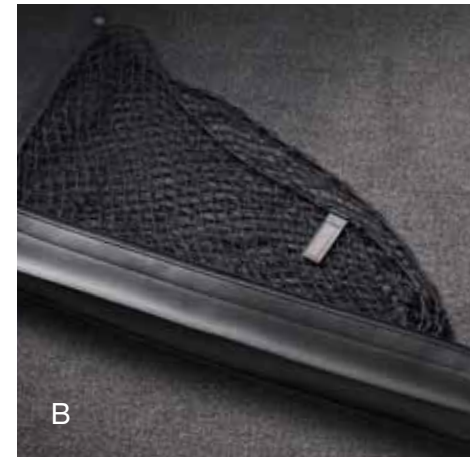

Interior Accessories

Define your own distinctive driving experience

Hideaway Cargo Net² (A, B) It is a versatile, lightweight solution to securing everyday items.

- Quick, easy attachment and removal
- Envelope-style netting accommodates a wide variety of shapes and sizes
- When not needed, this hideaway cargo net fits easily into a compact, zippered pouch for convenient storage

Cargo Tote (C) The collapsible, soft-sided cargo tote² secures a variety of items, and helps keep them upright and in place.

- Removable divider panels help hold items upright
- Two carrying handles for easy loading and unloading
- Stores flat when not in use

A

B

C

toyota.com/accessories

See footnote 2 in disclosure section on back cover.