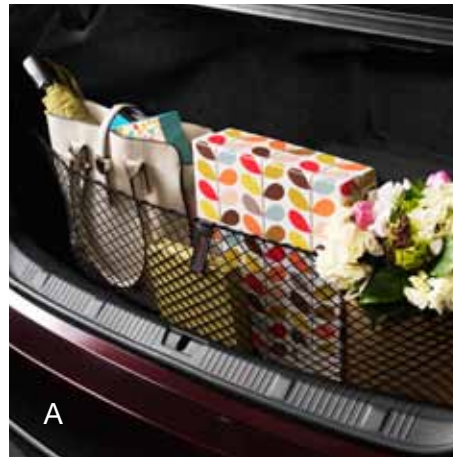

Interior Accessories

Define your own distinctive driving experience

Hideaway Cargo Net² (A, B) It is a versatile, lightweight solution to securing everyday items.

- Quick, easy attachment and removal
- Envelope-style netting accommodates a wide variety of shapes and sizes
- When not needed, this hideaway cargo net fits easily into a compact, zippered pouch for convenient storage

Cargo Tote (C) The collapsible, soft-sided cargo tote² secures a variety of items, and helps keep them upright and in place.

- Removable divider panels help hold items upright
- Two carrying handles for easy loading and unloading
- Stores flat when not in use

A

B

C

toyota.com/accessories

See footnote 2 in disclosure section on back cover.