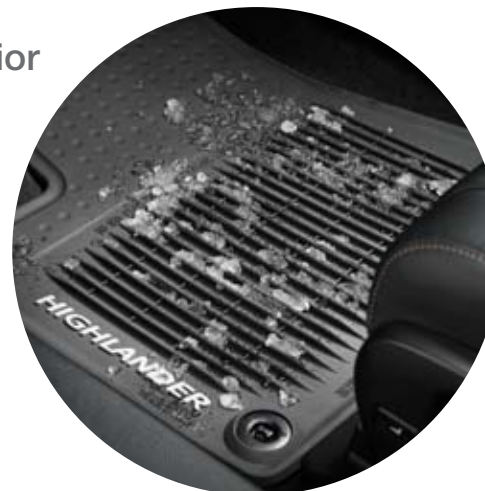

toyota.com/accessories

Exterior

Electronics

Interior

Exterior Accessories

Fit, function and style.

Paint Protection Film (A) Like a clear suit of armor, Genuine Toyota paint protection film¹ helps guard against road debris that can chip and scratch the finish. Manufactured from durable, nearly invisible urethane, the film is designed for specific sections of the vehicle that have the highest potential for contact with stones and other debris.