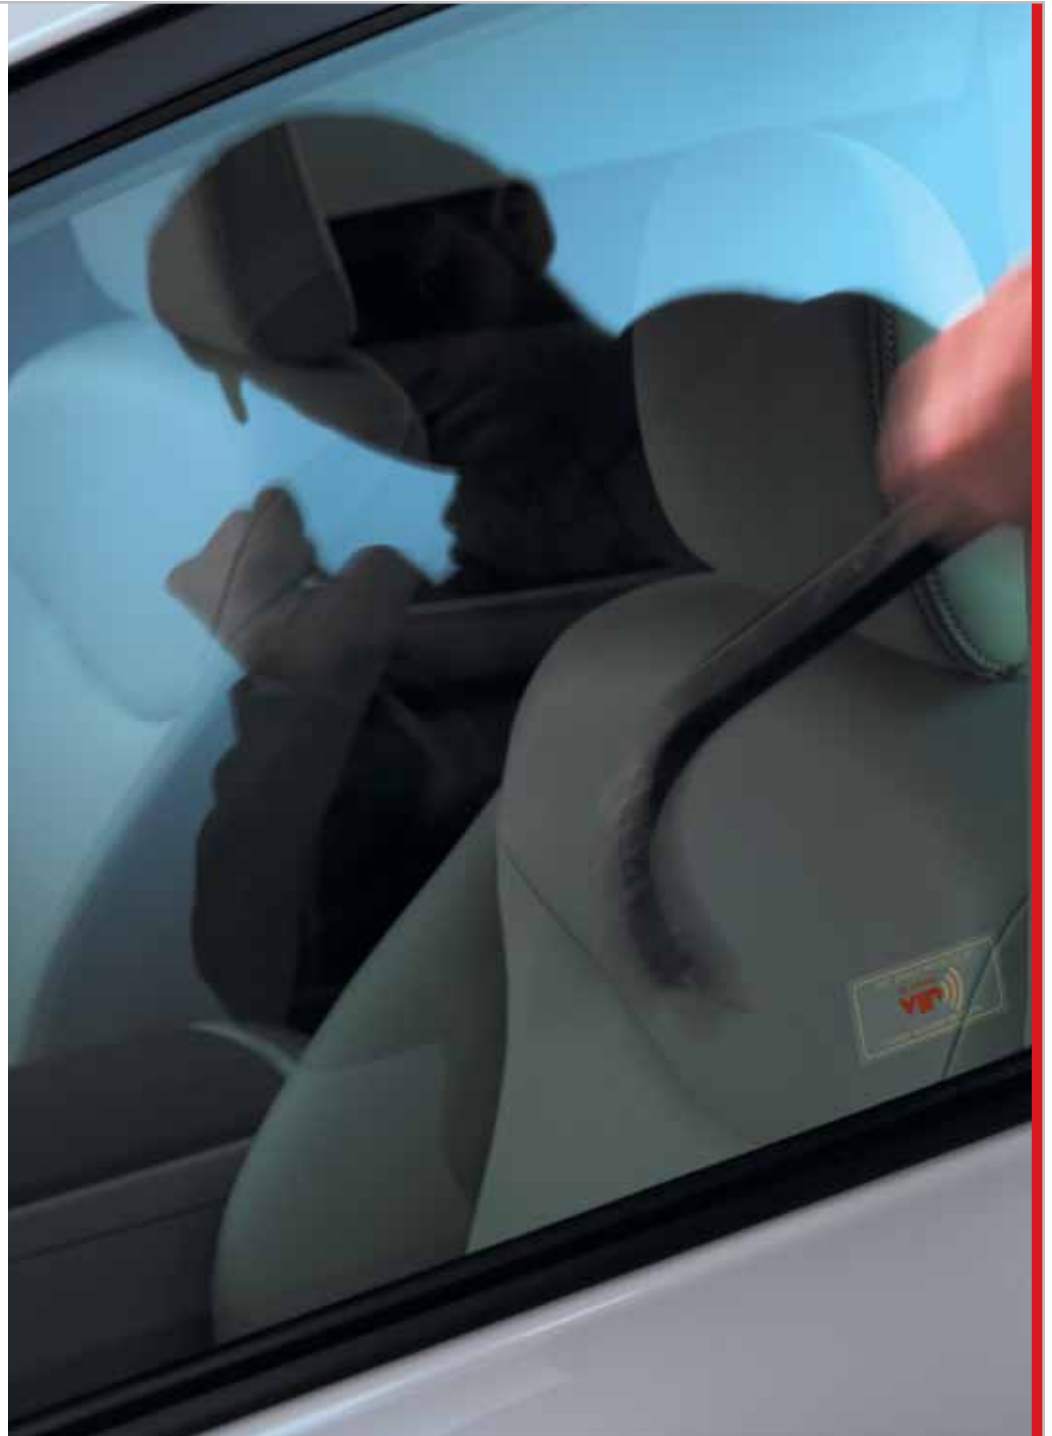

Electronic Accessories

Advanced enhancements for your drive.

Glass Breakage Sensor⁶ (GBS) If your Venza already has a factory security system, enhance your coverage with GBS.

- Highly sensitive microphone detects the sound frequency of glass breakage or an object striking the glass
- An object striking a window triggers a warn-away alarm
- Glass breakage instantly activates the alarm

toyota.com/accessories