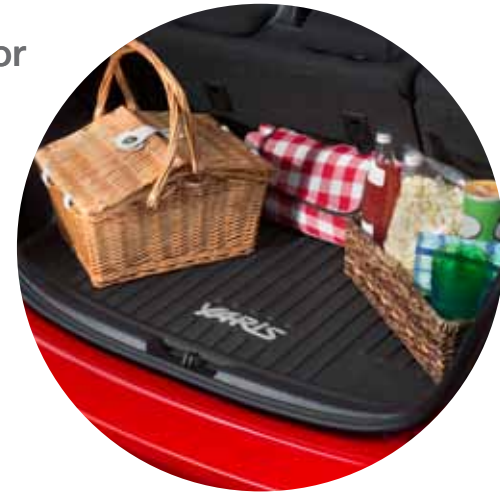

ACCESSORIES

2015 **Yaris**

*Let's
Go
Places*

Go Small in a Big Way.

Protect and personalize your Yaris with Genuine Toyota Accessories.

Make your Yaris as sporty as it is dependable with Genuine Toyota Accessories—which are designed and built to Toyota standards for quality, fit and finish.

toyota.com/accessories

Exterior

Interior

Exterior Accessories

Take style and protection up a level.

Paint Protection Film (A) Like a clear suit of armor, Genuine Toyota paint protection film¹ helps guard against road debris that can chip and scratch the finish. Manufactured from durable, nearly invisible urethane, the film is designed for specific sections of the vehicle that have the highest potential for contact with stones and other debris.