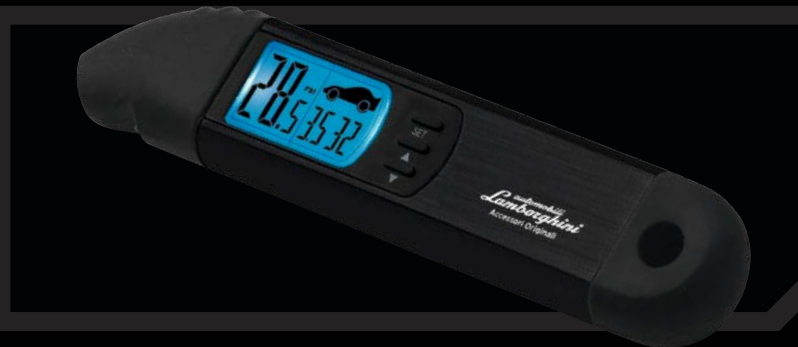

Huracán | Aventador | Gallardo | Murciélago

EMERGENCY AND FIRST AID KIT:

This emergency kit contains an emergency triangle, a reflective vest, three light sticks (2x30 minute sticks and 1x12 hour stick) and a flashlight with a manual generator. Also includes bandages, scissors, disposable gloves and an emergency blanket.

Huracán | Aventador | Gallardo | Murciélago

DIGITAL PRESSURE GAUGE:

You can check the pressure in your tires anywhere, anytime with this easy-to-use digital pressure gauge.

Huracán | Aventador | Gallardo | Murciélago